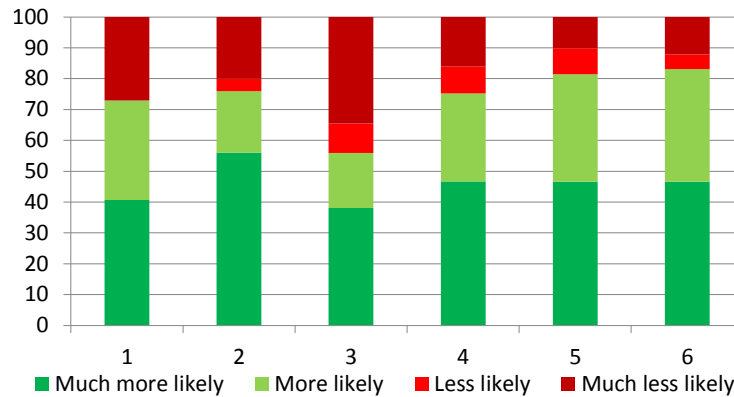

Gambling With Our Health

Isaiah Brokenleg MPH
Sicangu Lakota

Partnerships

Do you smoke while you play? Missing = 10

All things equal, would you be more or less likely to visit if smoking were prohibited on gaming floor? Missing = 8

All things equal, would you be more or less likely to visit if smoking were prohibited on gaming floor? (percent by tier, indifferent removed) Missing = 8

What is a Theoretical Win?

House Advantage

Decisions per Hour

Average Bet

X Time Played

Theoretical Win

What is a Theoretical Win?

| | |
|------------------------|------------|
| Slot Hold | 7% |
| Cost per Spin | \$0.50 |
| Number of Spins | 200 |
| Theoretical Win | \$7 |