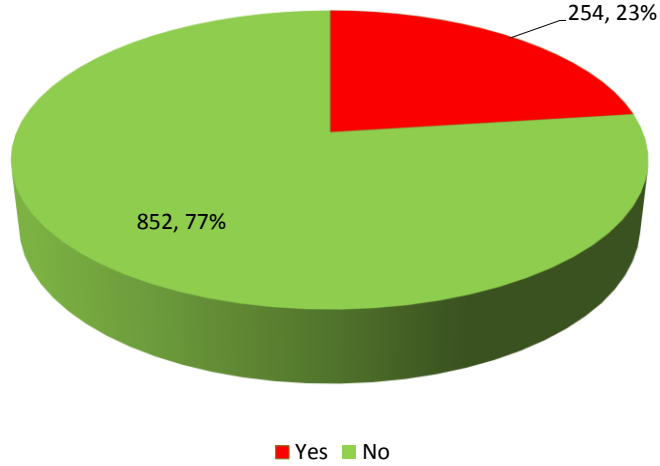

Gambling With Our Health

Isaiah Brokenleg MPH
Sicangu Lakota

Partnerships

Do you smoke while you play? Missing = 10

All things equal, would you be more or less likely to visit if smoking were prohibited on gaming floor? Missing = 8

All things equal, would you be more or less likely to visit if smoking were prohibited on gaming floor? (percent by tier, indifferent removed) Missing = 8

What is a Theoretical Win?

House Advantage

Decisions per Hour

Average Bet

X Time Played

Theoretical Win

What is a Theoretical Win?

| | |
|------------------------|------------|
| Slot Hold | 7% |
| Cost per Spin | \$0.50 |
| Number of Spins | 200 |
| Theoretical Win | \$7 |