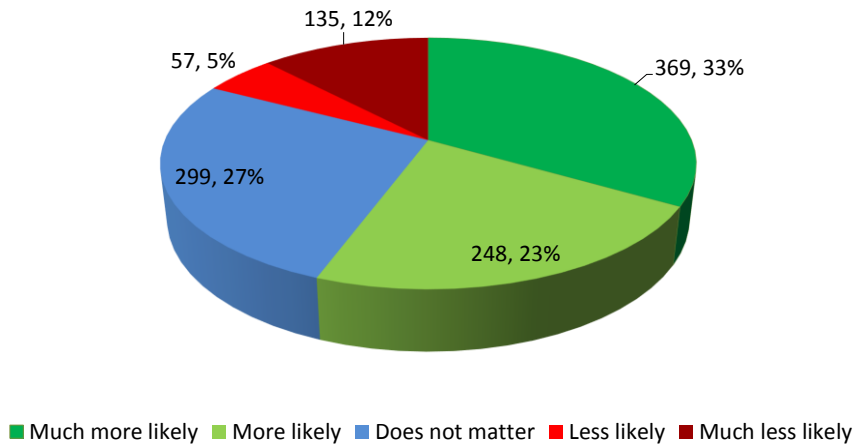

Gambling With Our Health

Isaiah Brokenleg MPH
Sicangu Lakota

Partnerships

Do you smoke while you play? Missing = 10

All things equal, would you be more or less likely to visit if smoking were prohibited on gaming floor? Missing = 8

All things equal, would you be more or less likely to visit if smoking were prohibited on gaming floor? (percent by tier, indifferent removed) Missing = 8

What is a Theoretical Win?

House Advantage

Decisions per Hour

Average Bet

X Time Played

Theoretical Win

What is a Theoretical Win?

| | |
|------------------------|------------|
| Slot Hold | 7% |
| Cost per Spin | \$0.50 |
| Number of Spins | 200 |
| Theoretical Win | \$7 |