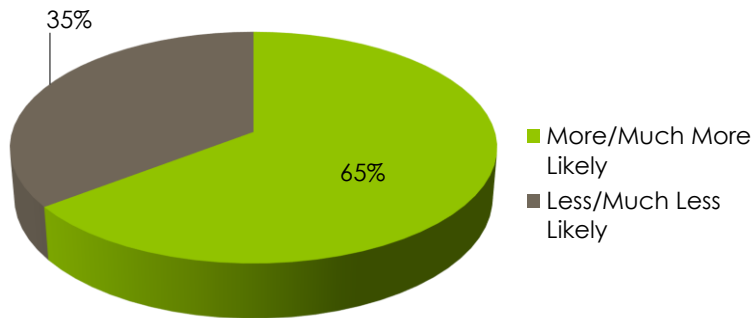

Slot Hold	7%
Cost per Spin	$0.50
Number of Spins	200
Theoretical Win	$7

Casino patronage if casino went smoke-free, displayed as proportion of theoretical win